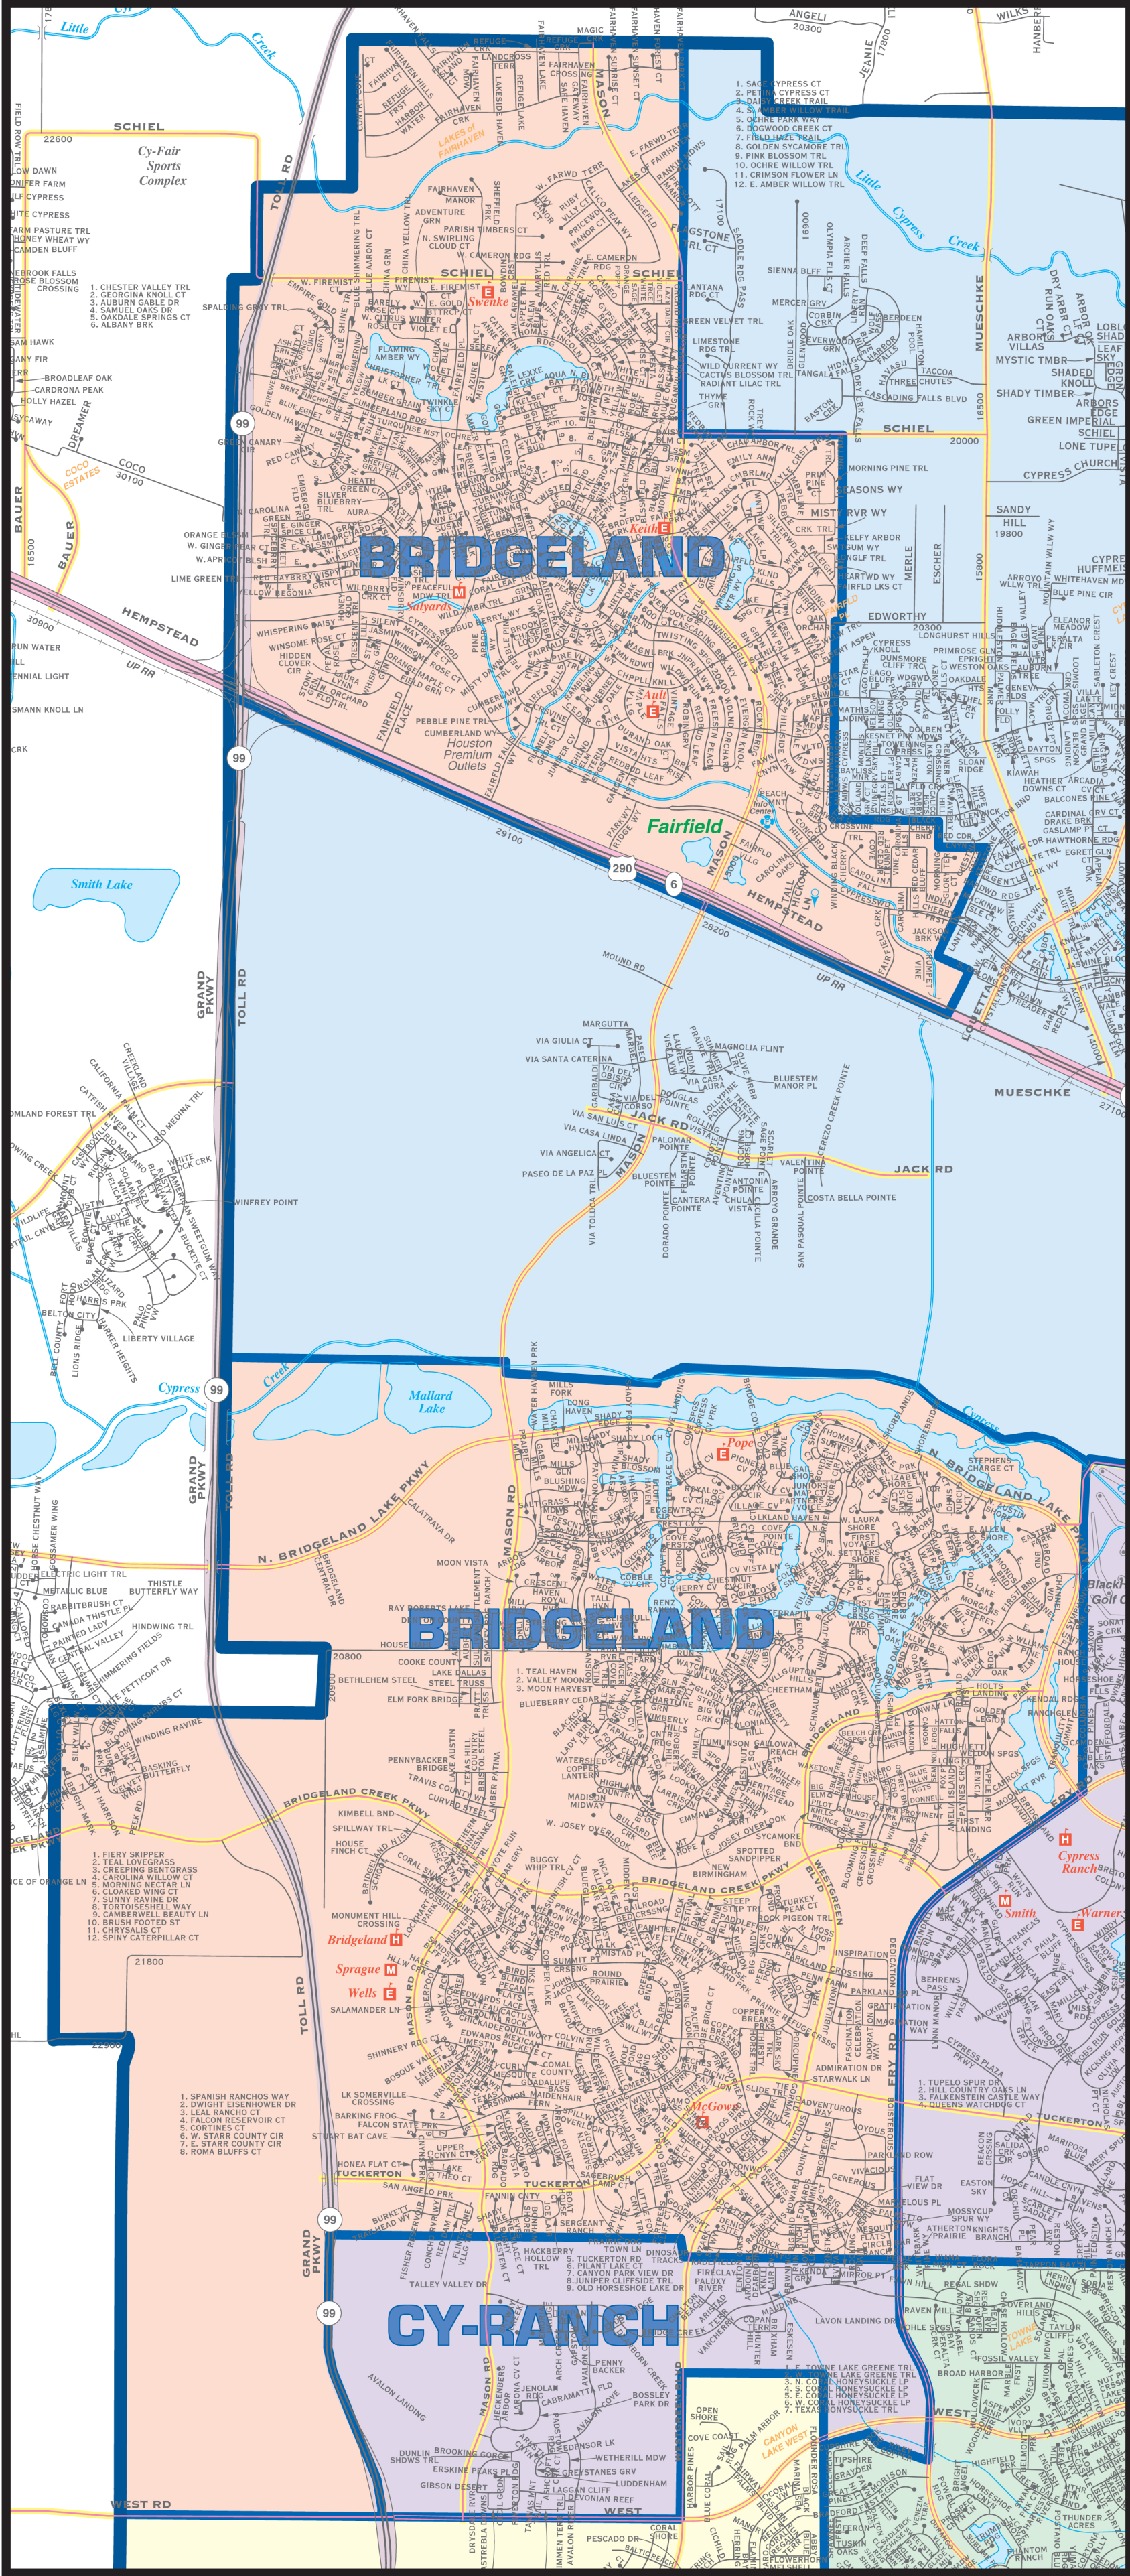

BRIDGELAND HIGH SCHOOL 9TH GRADE

10707 MASON RD, CYPRESS, TX 77433
832-349-7600